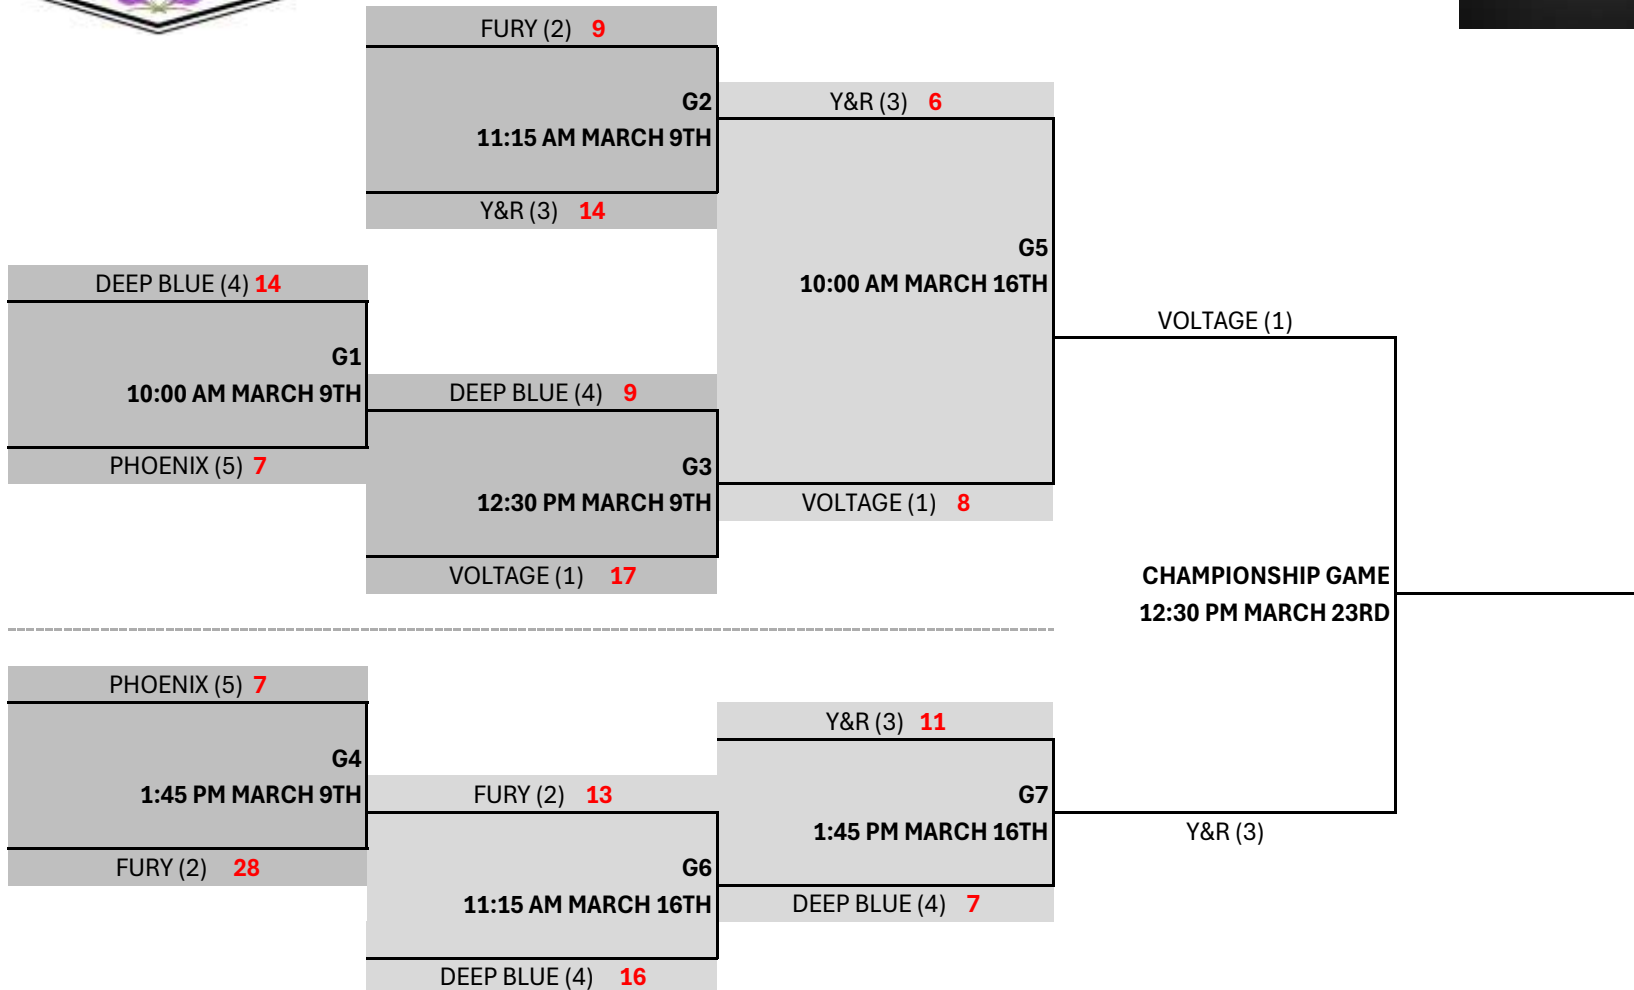

2024-25 WTHL WOMEN'S DIVISION PLAYOFF DOUBLE ELIMINATION BRACKET

L4 = OUT
L6 = OUT
L7 = OUT

L = Loser
W = Winner
G = Game